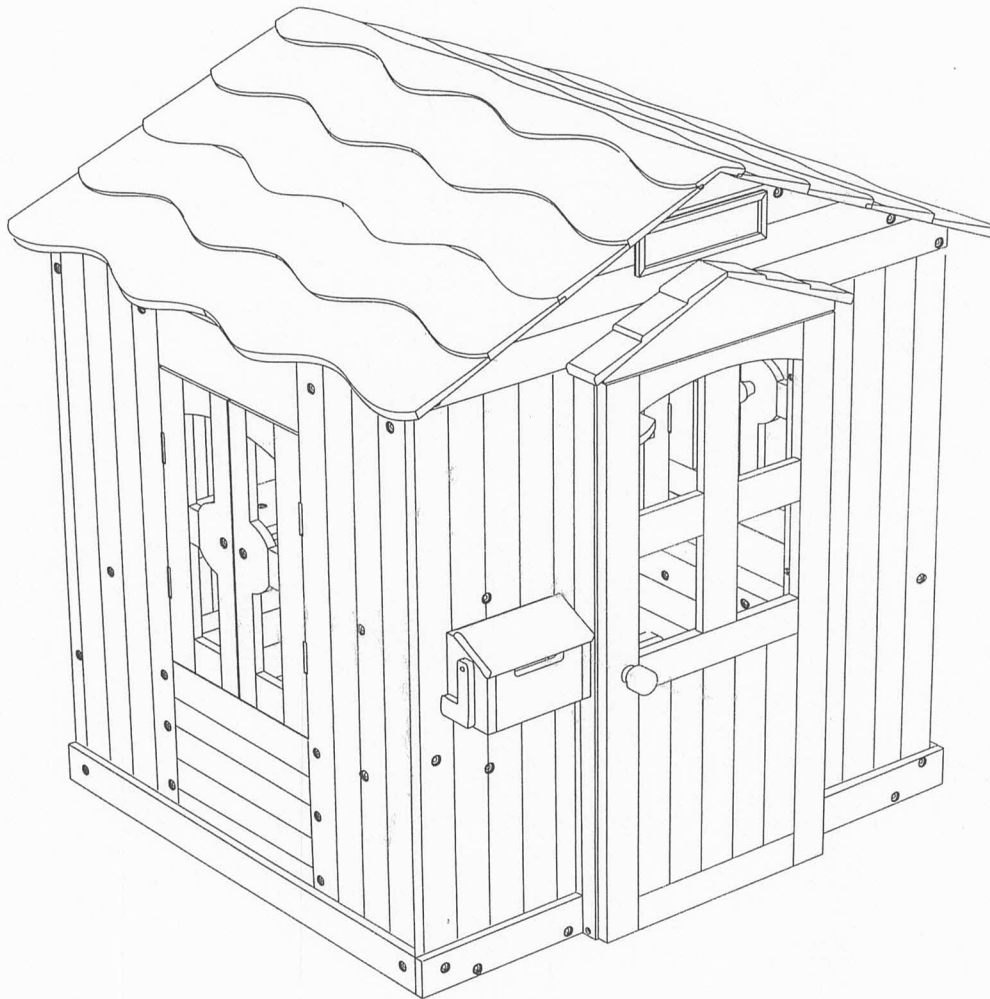

Outdoor Playhouse

Item# 00132A

Assembly Instructions

Please retain this information for future reference

To order replacement parts, please visit www.kidkraft.com

2 - 8 years

**ADULT SUPERVISION REQUIRED.
FOR OUTDOOR USE ONLY.**